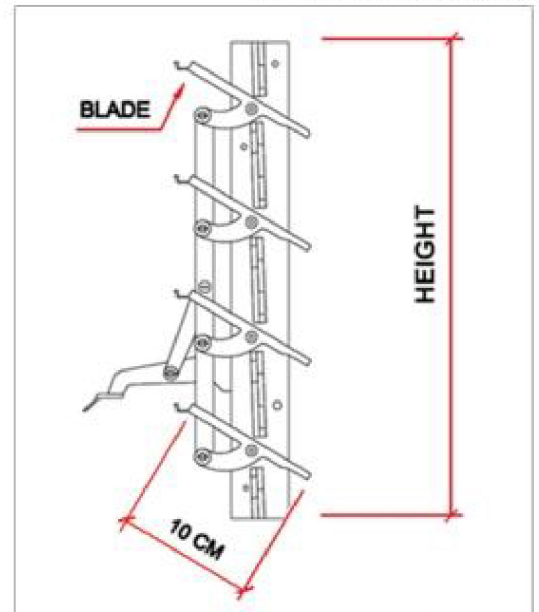

Antique 4" (10cm glass height)

*Original Type

Number of Blade	Height of the Frame	Number of Blade	Height of the Frame
3	288 mm	15	1.368 mm
4	378 mm	16	1.458 mm
5	468 mm	17	1.548 mm
6	558 mm	18	1.638 mm
7	648 mm	19	1.728 mm
8	738 mm	20	1.818 mm
9	828 mm	21	1.908 mm
10	918 mm	22	1.998 mm
11	1.008 mm	23	2.088 mm
12	1.098 mm	24	2.178 mm
13	1.188 mm	25	2.268 mm
14	1.278 mm	26	2.358 mm

Standard 6" (15cm glass height)

*Original Type

*With Anti Thief Type

Number of Blade	Height of the Frame	Number of Blade	Height of the Frame
2	296 mm	9	1.276 mm
3	436 mm	10	1.416 mm
4	576 mm	11	1.556 mm
5	716 mm	12	1.696 mm
6	856 mm	13	1.836 mm
7	996 mm	14	1.976 mm
8	1.136 mm		