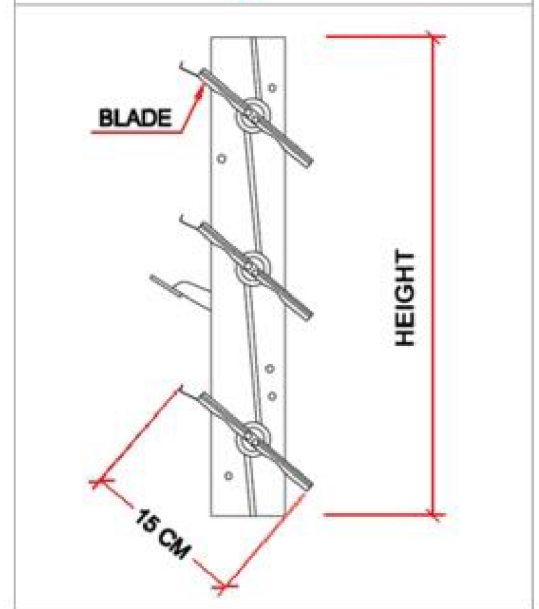

Antique 4" (10cm glass height)

*Original Type

Number of Blade	Height of the Frame	Number of Blade	Height of the Frame
3	288 mm	15	1.368 mm
4	378 mm	16	1.458 mm
5	468 mm	17	1.548 mm
6	558 mm	18	1.638 mm
7	648 mm	19	1.728 mm
8	738 mm	20	1.818 mm
9	828 mm	21	1.908 mm
10	918 mm	22	1.998 mm
11	1.008 mm	23	2.088 mm
12	1.098 mm	24	2.178 mm
13	1.188 mm	25	2.268 mm
14	1.278 mm	26	2.358 mm

Standard 6" (15cm glass height)

*Original Type

*With Anti Thief Type

Number of Blade	Height of the Frame	Number of Blade	Height of the Frame
2	296 mm	9	1.276 mm
3	436 mm	10	1.416 mm
4	576 mm	11	1.556 mm
5	716 mm	12	1.696 mm
6	856 mm	13	1.836 mm
7	996 mm	14	1.976 mm
8	1.136 mm		