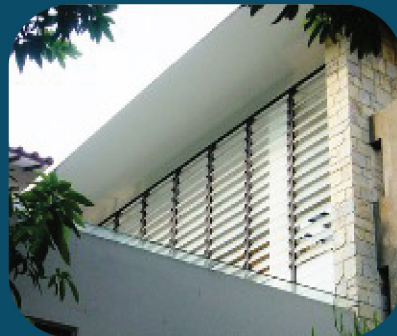

Manufactured by:
PT CAHAYA UNGGUL ANUGERAH